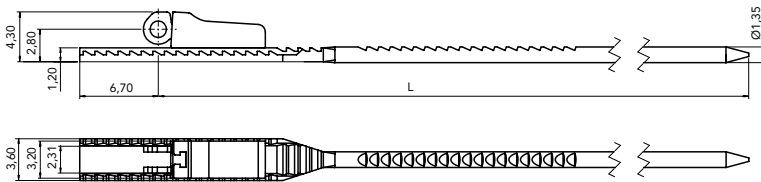

SHORTech 3.2 · 5 joints

Special Spring Wirecore

WIRES

WIRES

L 130	03WFB106030BNX
L 135	03WFB106035BNX

Material: **Nickel silver**

Trolley: **Soft Trolley**

Note: **Hard Trolley** available on request

BARRELING CAP 09CAB1182A1WYX

Material: **Plastic**

SCREWS

MINUS SCREW M1.40

LS 4.40	07VIA0965A1BYX

Material: **Stainless steel**

SELF ALIGNING SCREW M1.40

LS 7.40	07VIA0890A1BYX

Material: **Stainless steel**

HINGES

STEP HINGE 03FRB1040A1BY0

Material: **Nickel silver**