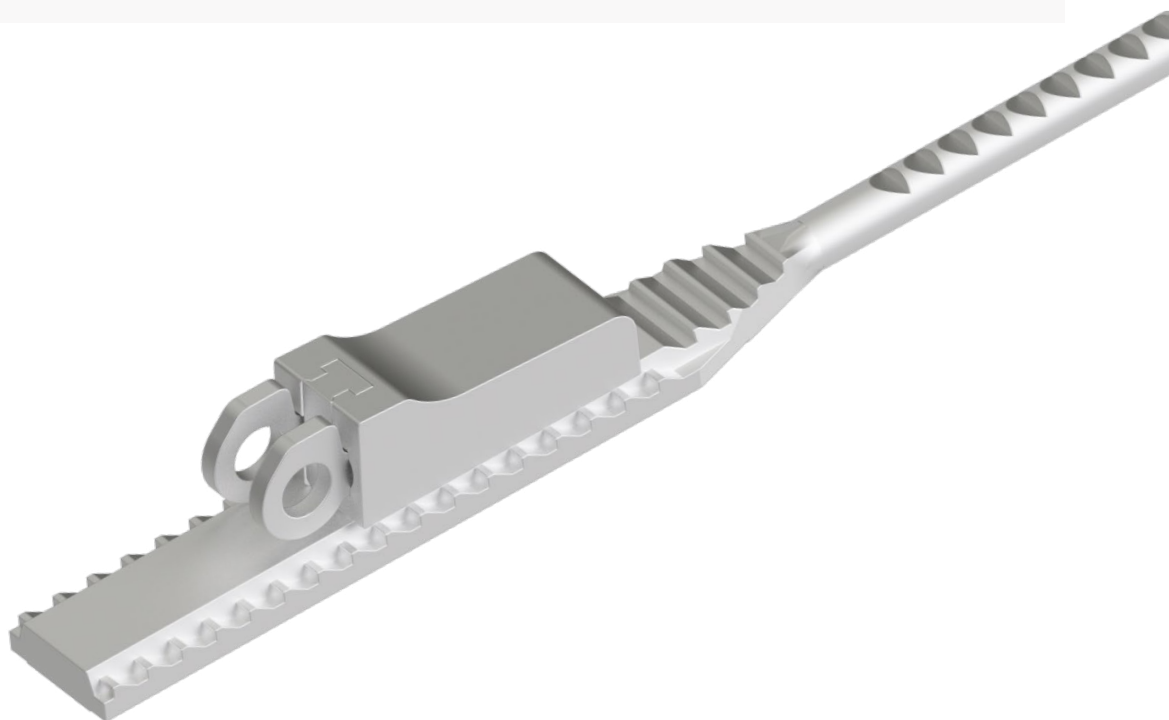

ShorTech

The best performance
in a short length

Compact hinge for acetate frames

ShorTech

The best performance in a short length

Compact hinge for acetate frames

FEATURES

MAXIMUM RESISTANCE
in minimum volume

STABLE PERFORMANCE
after frame adjustment

HIGH ANTI ROCKING
performance

2 JOINTS
stainless steel trolley

COMPACT SOLUTION
short and suitable also for
thin frame

SOFT AND HARD SPRING
AVAILABLE
for different applications

PERFORMANCES

WEAR RESISTANCE
over 50,000 open/close cycles

ROCKING ANGLE
 $\pm 0.75^\circ$

PULLING RESISTANCE
> 350 N

BENDING RESISTANCE
min. 100 complete cycles $\pm 15^\circ$
min. 10 complete cycles $\pm 30^\circ$

SHORTech 3.2 · 5 joints

Special Spring Wirecore

WIRES

WIRES

L 130	03WFB106030BNX
L 135	03WFB106035BNX

Material: **Nickel silver**

Trolley: **Soft Trolley**

Note: **Hard Trolley** available on request