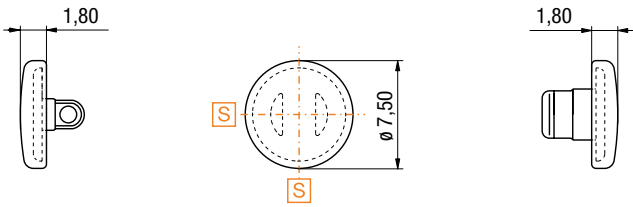

SCREW SYSTEM: 73NP93135000

CLICK SYSTEM: 73NP93136000

Shape: 135

Material: Ultra Soft MSM Crystal Clear

Insert: PC insert

Neutral plastic insert

STANDARD

SILICONE Pad

SCREW SYSTEM: 73NP93131000

CLICK SYSTEM: 73NP93134000

Shape: 133

Material: Ultra Soft MSM Crystal Clear

Insert: PC insert

STANDARD

SILICONE Pad

SCREW SYSTEM: 73NP90644000