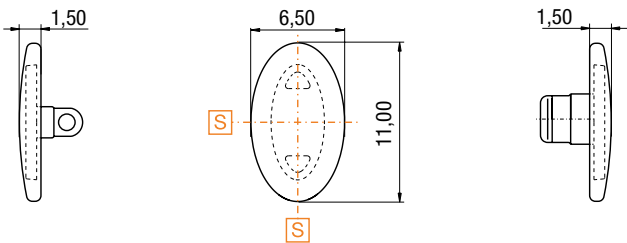

Neutral plastic insert

STANDARD

SLIMICONE Pad

SCREW SYSTEM: 73NP93137000

CLICK SYSTEM: 73NP93140000

Shape: 137

Material: Ultra Soft MSM Crystal Clear

Insert: PC insert

STANDARD

SLIMICONE Pad

SCREW SYSTEM: 73NP93011000

CLICK SYSTEM: 73NP93010000

Shape: 138

Material: Ultra Soft MSM Crystal Clear

Insert: PC insert

STANDARD

SCREW SYSTEM: 73NP93135000

CLICK SYSTEM: 73NP93136000

Shape: 135

Material: Ultra Soft MSM Crystal Clear

Insert: PC insert

Neutral plastic insert

STANDARD

SILICONE Pad