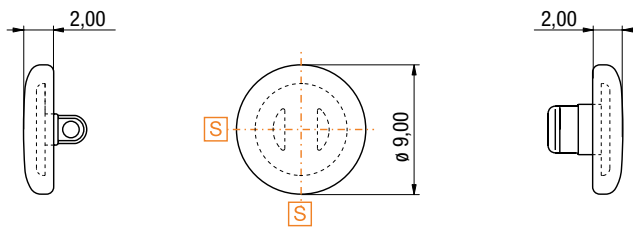

SCREW SYSTEM: 73NP93135000

CLICK SYSTEM: 73NP93136000

Shape: 135

Material: Ultra Soft MSM Crystal Clear

Insert: PC insert

Neutral plastic insert

STANDARD

SILICONE Pad

SCREW SYSTEM: 73NP93131000

CLICK SYSTEM: 73NP93134000

Shape: 133

Material: Ultra Soft MSM Crystal Clear

Insert: PC insert

STANDARD

SILICONE Pad

SCREW SYSTEM: 73NP90644000