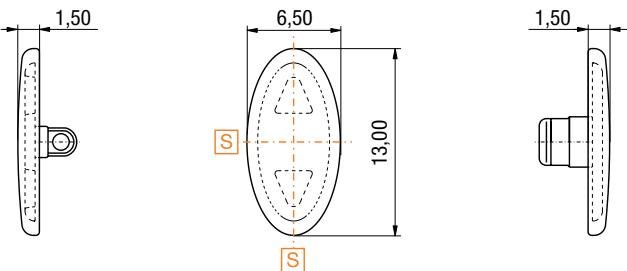

Neutral plastic insert

STANDARD

SLIMICONE Pad

SCREW SYSTEM: 73NP93137000

CLICK SYSTEM: 73NP93140000

Shape: 137

Material: Ultra Soft MSM Crystal Clear

Insert: PC insert

STANDARD

SLIMICONE Pad

SCREW SYSTEM: 73NP93011000

CLICK SYSTEM: 73NP93010000

Shape: 138

Material: Ultra Soft MSM Crystal Clear

Insert: PC insert

STANDARD

SLIMICONE Pad

SCREW SYSTEM: 73NP93013000

CLICK SYSTEM: 73NP93012000

Shape: 134

Material: Ultra Soft MSM Crystal Clear

Insert: PC insert

STANDARD

SLIMICONE Pad

SCREW SYSTEM: 73NP93135000

CLICK SYSTEM: 73NP93136000

Shape: 135

Material: Ultra Soft MSM Crystal Clear

Insert: PC insert

Neutral plastic insert

STANDARD

SILICONE Pad