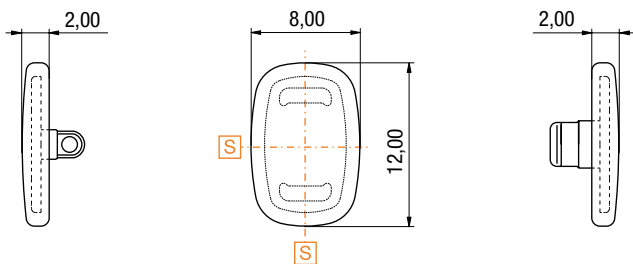

SCREW SYSTEM: 73NP93131000

CLICK SYSTEM: 73NP93134000

Shape: 133

Material: Ultra Soft MSM Crystal Clear

Insert: PC insert

STANDARD

SILICONE Pad

SCREW SYSTEM: 73NP90644000

CLICK SYSTEM: 73NP91269000

Shape: 123

Material: Ultra Soft MSM Crystal Clear

Insert: PC insert

STANDARD

SILICONE Pad

SCREW SYSTEM: 73NP93007000

CLICK SYSTEM: 73NP93006000

Shape: 132

Material: Ultra Soft MSM Crystal Clear

Insert: PC insert

STANDARD

SILICONE Pad

SCREW SYSTEM: 73NP90612000

CLICK SYSTEM: 73NP90669000

Shape: 110