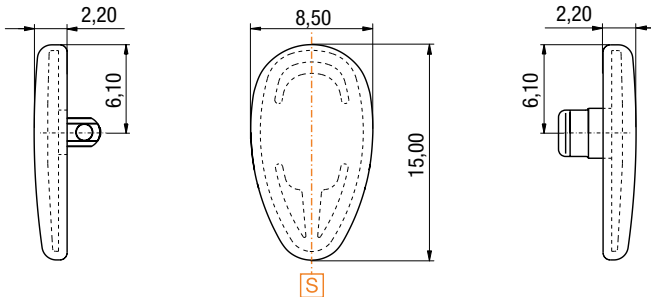

Material: Ultra Soft MSM Crystal Clear

Insert: PC insert

Neutral plastic insert

STANDARD

SILICONE Pad

SCREW SYSTEM: 73NP91555000

CLICK SYSTEM: 73NP91548000

Shape: 127

Material: Ultra Soft MSM Crystal Clear

Insert: PC insert

STANDARD

SILICONE Pad

SCREW SYSTEM: 73NPC4545A1WY0

CLICK SYSTEM: 73NPC4544A1WY0

Shape: 149

Material: Ultra Soft MSM Crystal Clear

Insert: PC insert

STANDARD

SILICONE Pad

SCREW SYSTEM: 73NP91545000

CLICK SYSTEM: 73NP90552000

Shape: 113

Material: Ultra Soft MSM Crystal Clear

Insert: PC insert

STANDARD

SILICONE Pad

SCREW SYSTEM: 73NP93149000

CLICK SYSTEM: 73NP93150000

Shape: 154

Material: Ultra Soft MSM Crystal Clear

Insert: PC insert

Neutral plastic insert