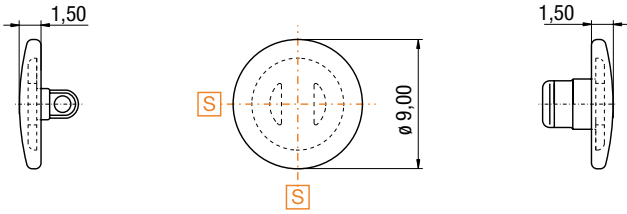

Neutral plastic insert

STANDARD

SLIMICONE Pad

SCREW SYSTEM: 73NP93137000

CLICK SYSTEM: 73NP93140000

Shape: 137

Material: Ultra Soft MSM Crystal Clear

Insert: PC insert

STANDARD

SLIMICONE Pad

SCREW SYSTEM: 73NP93011000

CLICK SYSTEM: 73NP93010000

Shape: 138

Material: Ultra Soft MSM Crystal Clear

Insert: PC insert

STANDARD