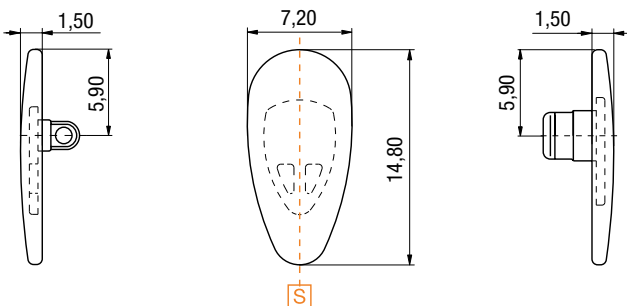

STANDARD

SLIMICONE Pad

SCREW SYSTEM: 73NP93011000

CLICK SYSTEM: 73NP93010000

Shape: 138

Material: Ultra Soft MSM Crystal Clear

Insert: PC insert

STANDARD

SLIMICONE Pad

SCREW SYSTEM: 73NP93013000

CLICK SYSTEM: 73NP93012000

Shape: 134

Material: Ultra Soft MSM Crystal Clear

Insert: PC insert

STANDARD

SLIMICONE Pad

SCREW SYSTEM: 73NP93135000

CLICK SYSTEM: 73NP93136000

Shape: 135

Material: Ultra Soft MSM Crystal Clear

Insert: PC insert

Neutral plastic insert

STANDARD

SILICONE Pad

SCREW SYSTEM: 73NP93131000

CLICK SYSTEM: 73NP93134000

Shape: 133

Material: Ultra Soft MSM Crystal Clear

Insert: PC insert

STANDARD

SILICONE Pad

SCREW SYSTEM: 73NP90644000