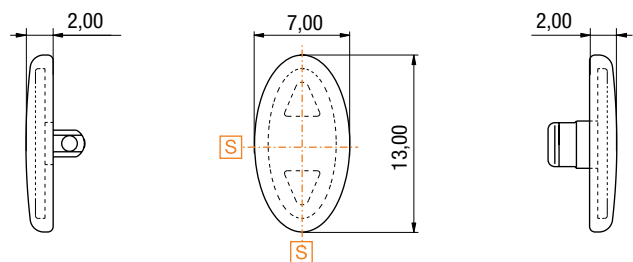

CLICK SYSTEM: 73NP91269000

Shape: 123

Material: Ultra Soft MSM Crystal Clear

Insert: PC insert

STANDARD

SILICONE Pad

SCREW SYSTEM: 73NP93007000

CLICK SYSTEM: 73NP93006000

Shape: 132

Material: Ultra Soft MSM Crystal Clear

Insert: PC insert

STANDARD

SILICONE Pad

SCREW SYSTEM: 73NP90612000

CLICK SYSTEM: 73NP90669000

Shape: 110

Material: Ultra Soft MSM Crystal Clear

Insert: PC insert

Neutral plastic insert

STANDARD

SILICONE Pad

SCREW SYSTEM: 73NP91555000

CLICK SYSTEM: 73NP91548000

Shape: 127