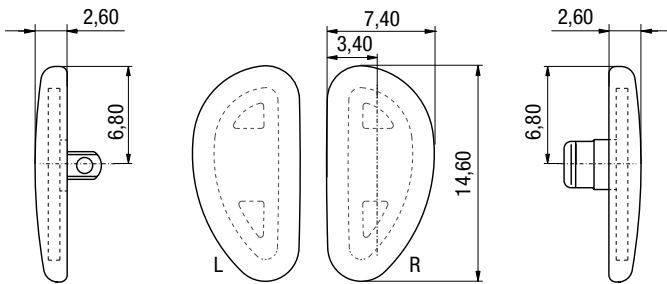

CLICK SYSTEM: 73NP91269000

Shape: 123

Material: Ultra Soft MSM Crystal Clear

Insert: PC insert

STANDARD

SILICONE Pad

SCREW SYSTEM: 73NP93007000

CLICK SYSTEM: 73NP93006000

Shape: 132

Material: Ultra Soft MSM Crystal Clear

Insert: PC insert

STANDARD

SILICONE Pad

SCREW SYSTEM: 73NP90612000

CLICK SYSTEM: 73NP90669000

Shape: 110

Material: Ultra Soft MSM Crystal Clear

Insert: PC insert

Neutral plastic insert

STANDARD

SILICONE Pad

SCREW SYSTEM: 73NP91555000

CLICK SYSTEM: 73NP91548000

Shape: 127

Material: Ultra Soft MSM Crystal Clear

Insert: PC insert

STANDARD

SILICONE Pad

SCREW SYSTEM: 73NPC4545A1WY0

CLICK SYSTEM: 73NPC4544A1WY0

Shape: 149

Material: Ultra Soft MSM Crystal Clear