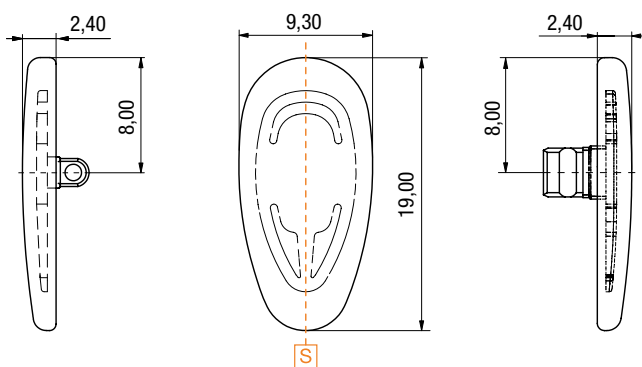

STANDARD

SILICONE Pad

SCREW SYSTEM: 73NP93149000

CLICK SYSTEM: 73NP93150000

Shape: 154

Material: Ultra Soft MSM Crystal Clear

Insert: PC insert

Neutral plastic insert

STANDARD

SILICONE Pad

SCREW SYSTEM: 73NP91486000

CLICK SYSTEM: 73NP93185000

Shape: 111

Material: Ultra Soft MSM Crystal Clear

Insert: PC insert

STANDARD

SILICONE Pad

SCREW SYSTEM: 73NP91567000

CLICK SYSTEM: 73NP93017000

Shape: 105

Material: Ultra Soft MSM Crystal Clear

Insert: PC insert