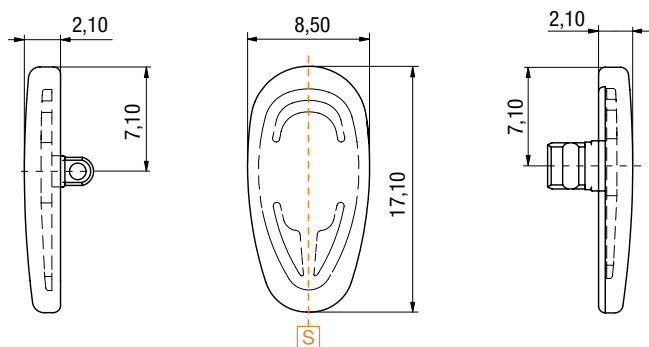

Insert: PC insert

STANDARD

SILICONE Pad

SCREW SYSTEM: 73NP91545000

CLICK SYSTEM: 73NP90552000

Shape: 113

Material: Ultra Soft MSM Crystal Clear

Insert: PC insert

STANDARD

SILICONE Pad

SCREW SYSTEM: 73NP93149000

CLICK SYSTEM: 73NP93150000

Shape: 154

Material: Ultra Soft MSM Crystal Clear

Insert: PC insert

Neutral plastic insert

STANDARD

SILICONE Pad

SCREW SYSTEM: 73NP91486000

CLICK SYSTEM: 73NP93185000

Shape: 111

Material: Ultra Soft MSM Crystal Clear

Insert: PC insert

STANDARD

SILICONE Pad

SCREW SYSTEM: 73NP91567000

CLICK SYSTEM: 73NP93017000

Shape: 105

Material: Ultra Soft MSM Crystal Clear

Insert: PC insert