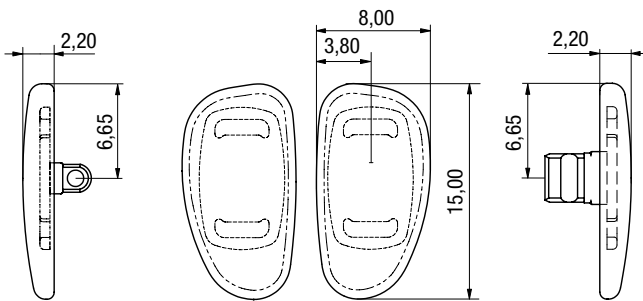

Shape: 132

Material: Ultra Soft MSM Crystal Clear

Insert: PC insert

STANDARD

SILICONE Pad

SCREW SYSTEM: 73NP90612000

CLICK SYSTEM: 73NP90669000

Shape: 110

Material: Ultra Soft MSM Crystal Clear

Insert: PC insert

Neutral plastic insert

STANDARD

SILICONE Pad

SCREW SYSTEM: 73NP91555000

CLICK SYSTEM: 73NP91548000

Shape: 127

Material: Ultra Soft MSM Crystal Clear

Insert: PC insert

STANDARD

SILICONE Pad

SCREW SYSTEM: 73NPC4545A1WY0

CLICK SYSTEM: 73NPC4544A1WY0

Shape: 149

Material: Ultra Soft MSM Crystal Clear

Insert: PC insert

STANDARD

SILICONE Pad

SCREW SYSTEM: 73NP91545000

CLICK SYSTEM: 73NP90552000

Shape: 113

Material: Ultra Soft MSM Crystal Clear

Insert: PC insert