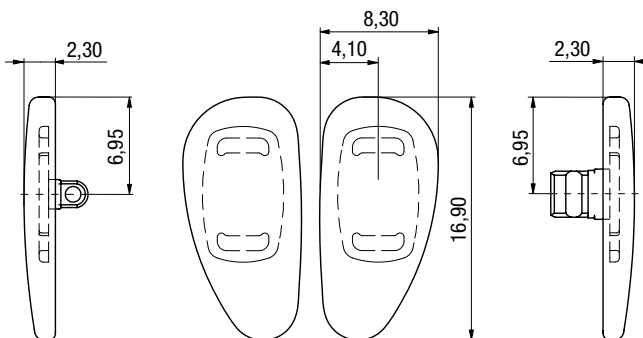

Material: Ultra Soft MSM Crystal Clear

Insert: PC insert

STANDARD

SILICONE Pad

SCREW SYSTEM: 73NPC4545A1WY0

CLICK SYSTEM: 73NPC4544A1WY0

Shape: 149

Material: Ultra Soft MSM Crystal Clear

Insert: PC insert

STANDARD

SILICONE Pad

SCREW SYSTEM: 73NP91545000

CLICK SYSTEM: 73NP90552000

Shape: 113

Material: Ultra Soft MSM Crystal Clear

Insert: PC insert

STANDARD

SILICONE Pad

SCREW SYSTEM: 73NP93149000

CLICK SYSTEM: 73NP93150000

Shape: 154

Material: Ultra Soft MSM Crystal Clear

Insert: PC insert

Neutral plastic insert