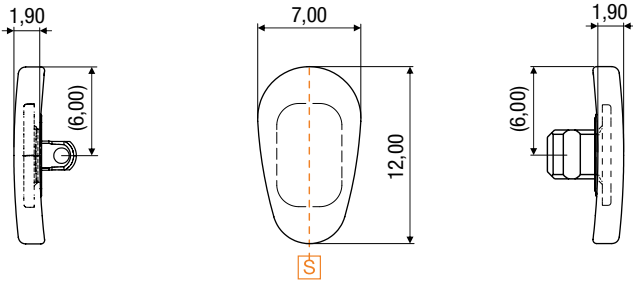

Neutral plastic insert

STANDARD

SOFT Pad

SCREW SYSTEM: 81NPC6298A1WYX

CLICK SYSTEM: 81NPC6299A1WYX

Shape: 185

Material: Soft MEM® Crystal Warm

Insert: PC insert "C Shape"

STANDARD

SOFT Pad

SCREW SYSTEM: 81NPC6300A1WYX

CLICK SYSTEM: 81NPC6301A1WYX

Shape: 181

Material: Soft MEM® Crystal Warm

Insert: PC insert "C Shape"

STANDARD

SOFT Pad

SCREW SYSTEM: 81NPC6302A1WYX

CLICK SYSTEM: 81NPC6303A1WYX

Shape: 182

Material: Soft MEM® Crystal Warm

Insert: PC insert "C Shape"

STANDARD

SOFT Pad

SCREW SYSTEM: 81NPC6304A1WYX

CLICK SYSTEM: 81NPC6305A1WYX

Shape: 186

Material: Soft MEM® Crystal Warm

Insert: PC insert "C Shape"

STANDARD

SOFT Pad

SCREW SYSTEM: 81NPC6306A1WY0