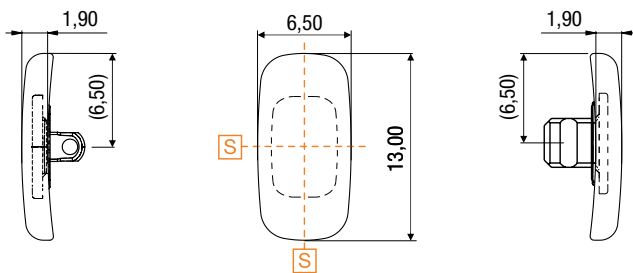

Neutral plastic insert

STANDARD

SOFT Pad

SCREW SYSTEM: 81NPC6298A1WYX

CLICK SYSTEM: 81NPC6299A1WYX

Shape: 185

Material: Soft MEM® Crystal Warm

Insert: PC insert "C Shape"

STANDARD

SOFT Pad

SCREW SYSTEM: 81NPC6300A1WYX

CLICK SYSTEM: 81NPC6301A1WYX

Shape: 181

Material: Soft MEM® Crystal Warm

Insert: PC insert "C Shape"

STANDARD

SOFT Pad

SCREW SYSTEM: 81NPC6302A1WYX

CLICK SYSTEM: 81NPC6303A1WYX

Shape: 182

Material: Soft MEM® Crystal Warm

Insert: PC insert "C Shape"

STANDARD

SOFT Pad

SCREW SYSTEM: 81NPC6304A1WYX

CLICK SYSTEM: 81NPC6305A1WYX

Shape: 186

Material: Soft MEM® Crystal Warm

Insert: PC insert "C Shape"

STANDARD

SOFT Pad

SCREW SYSTEM: 81NPC6306A1WY0