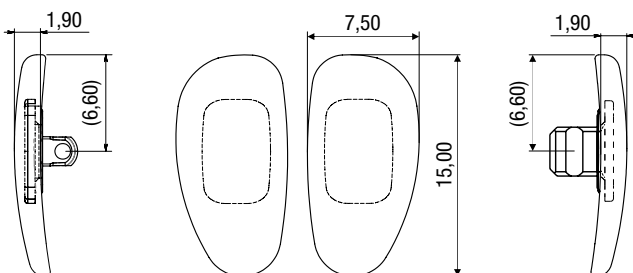

STANDARD

SOFT Pad

SCREW SYSTEM: 81NPC6300A1WYX

CLICK SYSTEM: 81NPC6301A1WYX

Shape: 181

Material: Soft MEM® Crystal Warm

Insert: PC insert "C Shape"

STANDARD

SOFT Pad

SCREW SYSTEM: 81NPC6302A1WYX

CLICK SYSTEM: 81NPC6303A1WYX

Shape: 182

Material: Soft MEM® Crystal Warm

Insert: PC insert "C Shape"

STANDARD

SOFT Pad

SCREW SYSTEM: 81NPC6304A1WYX

CLICK SYSTEM: 81NPC6305A1WYX

Shape: 186

Material: Soft MEM® Crystal Warm

Insert: PC insert "C Shape"

STANDARD

SOFT Pad

SCREW SYSTEM: 81NPC6306A1WY0

CLICK SYSTEM: 81NPC6307A1WY0

Shape: 183

Material: Soft MEM® Crystal Warm

Insert: PC insert "C Shape"