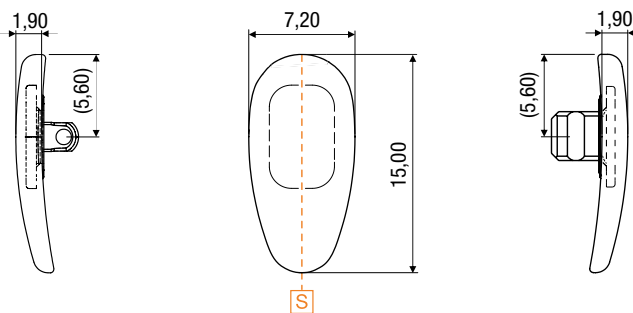

STANDARD

SOFT Pad

SCREW SYSTEM: 81NPC6300A1WYX

CLICK SYSTEM: 81NPC6301A1WYX

Shape: 181

Material: Soft MEM® Crystal Warm

Insert: PC insert "C Shape"

STANDARD

SOFT Pad

SCREW SYSTEM: 81NPC6302A1WYX

CLICK SYSTEM: 81NPC6303A1WYX

Shape: 182

Material: Soft MEM® Crystal Warm

Insert: PC insert "C Shape"

STANDARD

SOFT Pad

SCREW SYSTEM: 81NPC6304A1WYX

CLICK SYSTEM: 81NPC6305A1WYX

Shape: 186

Material: Soft MEM® Crystal Warm

Insert: PC insert "C Shape"

STANDARD

SOFT Pad

SCREW SYSTEM: 81NPC6306A1WY0

CLICK SYSTEM: 81NPC6307A1WY0

Shape: 183

Material: Soft MEM® Crystal Warm

Insert: PC insert "C Shape"