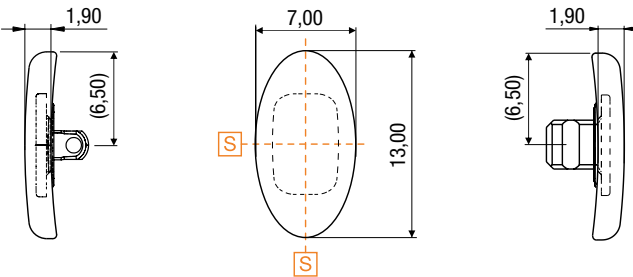

Neutral plastic insert

STANDARD

SOFT Pad

SCREW SYSTEM: 81NPC6298A1WYX

CLICK SYSTEM: 81NPC6299A1WYX

Shape: 185

Material: Soft MEM® Crystal Warm

Insert: PC insert "C Shape"

STANDARD

SOFT Pad

SCREW SYSTEM: 81NPC6300A1WYX

CLICK SYSTEM: 81NPC6301A1WYX

Shape: 181

Material: Soft MEM® Crystal Warm

Insert: PC insert "C Shape"

STANDARD

SOFT Pad

SCREW SYSTEM: 81NPC6302A1WYX

CLICK SYSTEM: 81NPC6303A1WYX

Shape: 182

Material: Soft MEM® Crystal Warm

Insert: PC insert "C Shape"

STANDARD

SOFT Pad

SCREW SYSTEM: 81NPC6304A1WYX

CLICK SYSTEM: 81NPC6305A1WYX

Shape: 186

Material: Soft MEM® Crystal Warm

Insert: PC insert "C Shape"

STANDARD

SOFT Pad

SCREW SYSTEM: 81NPC6306A1WY0