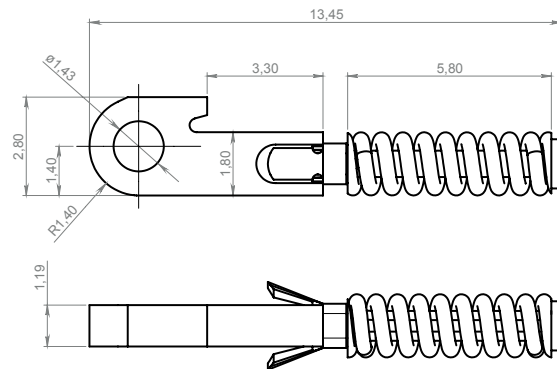

MECHANISM

Value nickel silver trolley
for metal temples

TROLLEY 03CRC6691A2BNX
Material: **Nickel silver**

MECHANISM

High Performance Stainless Steel trolley
for metal temples

TROLLEY 07CRA0940A1BYX
Material: **Stainless steel**