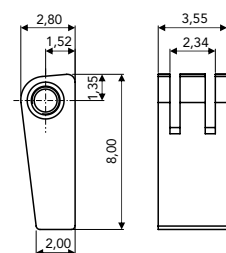

90° SOLDERING HINGE

03FRB1038A1BY0

Material: **Nickel silver**

FOR COMBINATION FRAMES