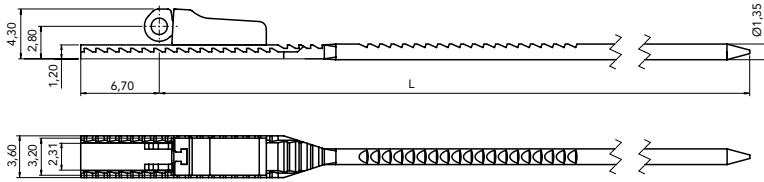

BENDING RESISTANCE
min. 100 complete cycles $\pm 15^\circ$
min. 10 complete cycles $\pm 30^\circ$

SHORTech 3.2

Product Drawings

Special Spring Hinge and Wirecore

WIRECORE

WIRECORE

L 130	03WFB106030BNX
L 135	03WFB106035BNX