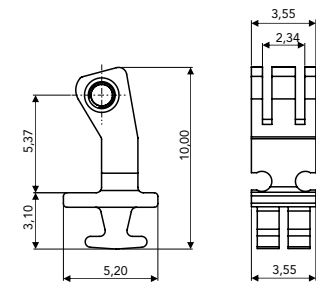

90° PLASTIC HINGE

03FRB1039A2BN0

Material: **Nickel silver**

**HIGH VERSION
ADJUSTABLE**