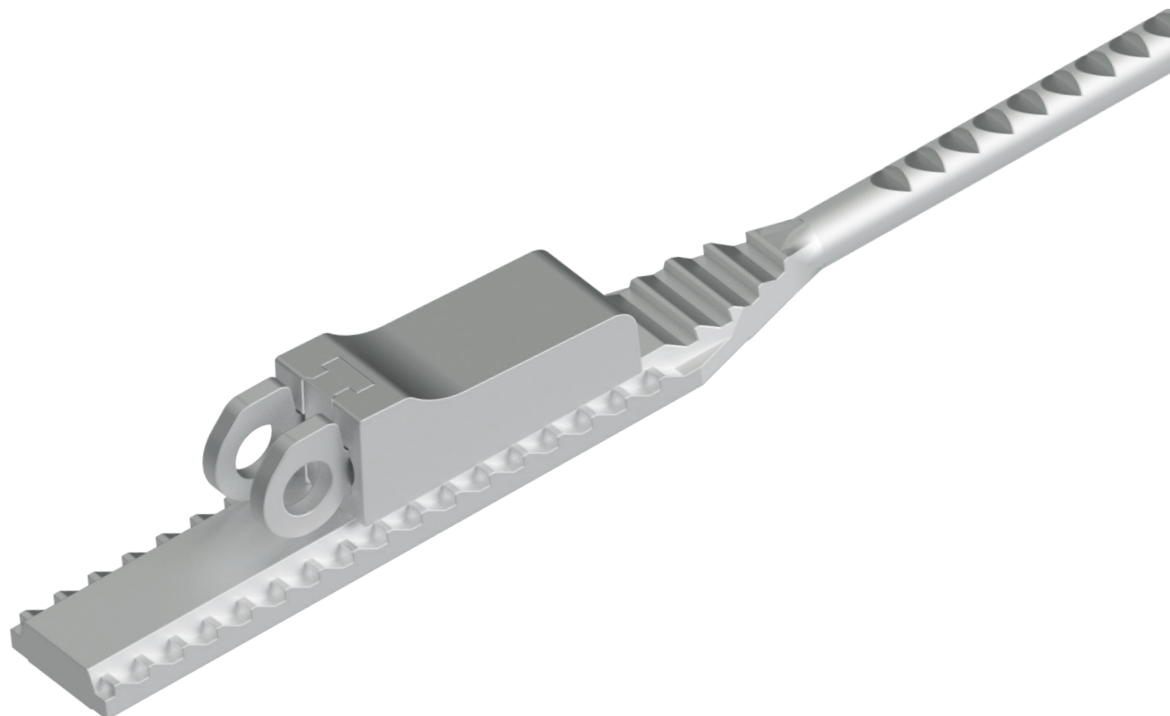

ShorTech

The best performance
in a short length

Compact hinge for acetate frames

ShorTech

The best performance in a short length

Compact hinge for acetate frames

FEATURES

STABLE PERFORMANCE
after frame adjustment

ANTI ROCKING
high performance

2 JOINTS
stainless steel trolley

SOFT AND HARD SPRING
for different applications

PERFORMANCES

WEAR RESISTANCE
over 50,000 open/close cycles

ROCKING ANGLE
 $\pm 0.75^\circ$

PULLING RESISTANCE
> 350 N

BENDING RESISTANCE
min. 100 complete cycles $\pm 15^\circ$
min. 10 complete cycles $\pm 30^\circ$

SHORTech 3.2

Product Drawings

Special Spring Hinge and Wirecore

WIRECORE

WIRECORE

L 130	03WFB106030BNX
L 135	03WFB106035BNX

Material: **Nickel silver**

Trolley: **Soft Trolley**

Note: **Hard Trolley** available on request

BARRELING CAP 09CAB1182A1WYX

Material: **Plastic**

SCREWS

SELF ALIGNMENT SCREW M1.40

LS 7.40	07VIA0890A1BYX
---------	----------------