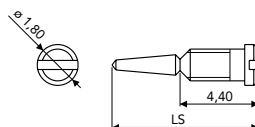

SCREWS

SELF ALIGNMENT SCREW M1.40

LS 7.40	07VIA0890A1BYX

Material: **Stainless steel**