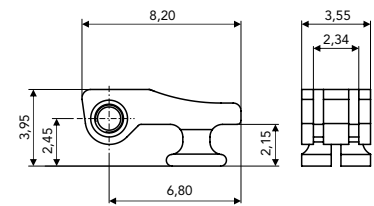

90° PLASTIC HINGE

03FRA0888A1BN0

Material: **Nickel silver**

ADJUSTABLE

90° PLASTIC HINGE

03FRB1039A2BN0

Material: **Nickel silver**

**HIGH VERSION
ADJUSTABLE**