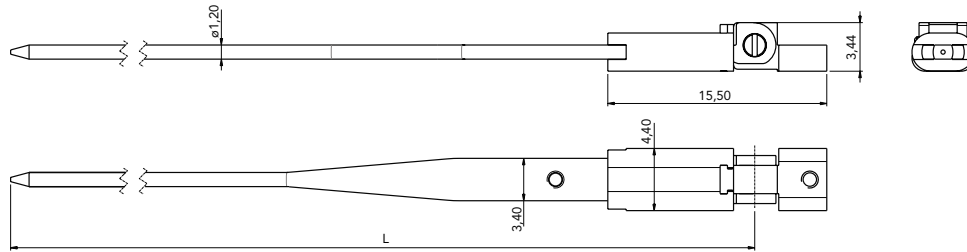

Material: **Nickel silver**

LOCKING THREADED PIN

CODE	07PE16053000
------	--------------

Material: **Stainless steel**

HF400 · Hinge application

HF400

Product Drawings

Special Spring Wirecore

WIRECORE		
SPRING	L	CODE
SOFT	125	AT5970312501
SOFT	130	AT5970313001
HARD	125	03TFA019125BN0
HARD	130	03TFA019130BN0

Material: **Nickel silver**

LOCKING SCREW M1.40	
CODE	07VI11831A1BYX

Material: **Stainless steel**