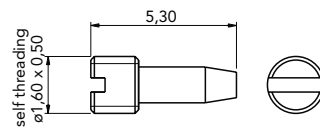

Material: **Nickel silver**

LOCKING THREADED PIN

CODE	07PE16053000
------	--------------

Material: **Stainless steel**

HF400 · Hinge application

HF400

Product Drawings

Special Spring Wirecore