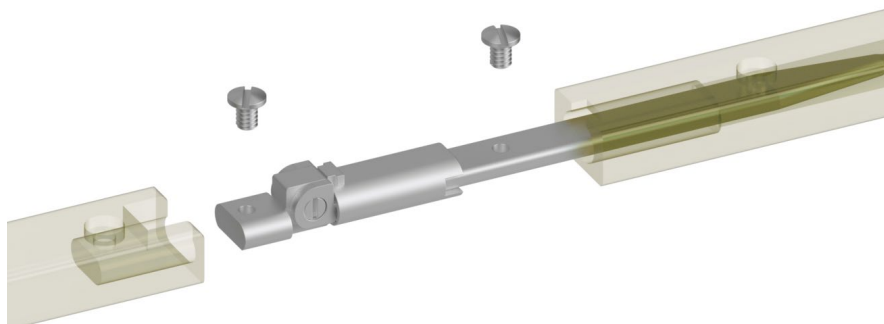

HF400 · Wirecore application