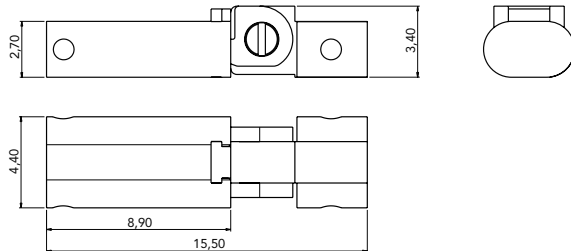

HF400

A fully hidden flex for
ideal design integration

Spring hinge for Acetate and 3D printing frames

HF400

Product Drawings
Special Spring Hinge

ASSEMBLED HINGE

SOFT SPRING	03EL21620000
HARD SPRING	03ELA0190A1BN0

Material: **Nickel silver**

LOCKING THREADED PIN

CODE	07PE16053000
------	--------------

Material: **Stainless steel**

HF400 · Hinge application

HF400

Product Drawings

Special Spring Wirecore