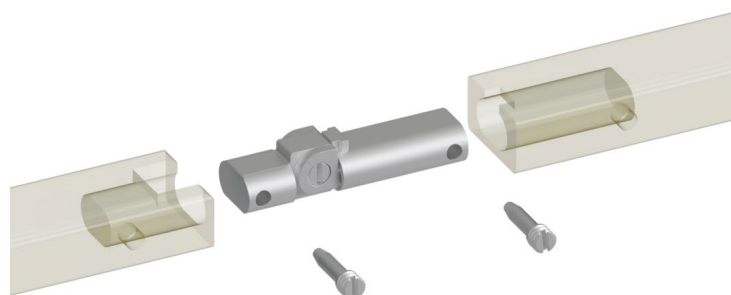

HF400

A fully hidden flex for
ideal design integration

Spring hinge for Acetate and 3D printing frames

HF400

Product Drawings
Special Spring Hinge

ASSEMBLED HINGE

SOFT SPRING	03EL21620000
HARD SPRING	03ELA0190A1BN0

Material: **Nickel silver**

LOCKING THREADED PIN

CODE	07PE16053000
------	--------------

Material: **Stainless steel**

HF400 · Hinge application

HF400

Product Drawings

Special Spring Wirecore

WIRECORE		
SPRING	L	CODE
SOFT	125	AT5970312501
SOFT	130	AT5970313001
HARD	125	03TFA019125BN0
HARD	130	03TFA019130BN0

Material: **Nickel silver**

LOCKING SCREW M1.40	
CODE	07VI11831A1BYX

Material: **Stainless steel**