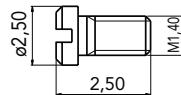

WIRECORE		
SPRING	L	CODE
SOFT	125	AT5970312501
SOFT	130	AT5970313001
HARD	125	03TFA019125BN0
HARD	130	03TFA019130BN0

Material: **Nickel silver**

LOCKING SCREW M1.40	
CODE	07VI11831A1BYX

Material: **Stainless steel**